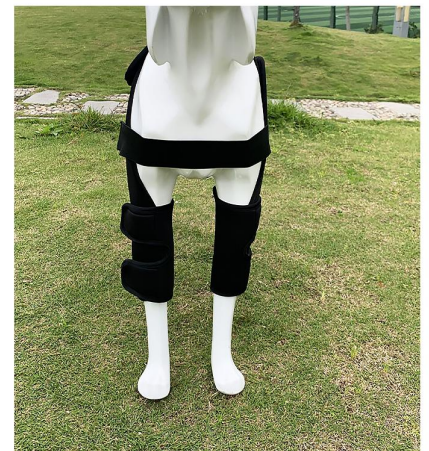

PET SUPPORT BRACES

Pet Support Braces offer stability and support, which helps decrease pain and inflammation when your dog is active. They are especially useful for disabled, senior, arthritic, or injured dogs as well as younger pups that are prone to developing hip dysplasia or joint problems. These innovative products are made of high-quality spacer mesh material and webbing, and so can be used by pets in any environment.

Features :

- High quality materials, comfortable and durable
- Adjustable straps for comfortable fit
- Stay in place as pets move
- Safe for daily use
- Easy to clean

PWS-3401

Size: S: above top of joint 14cm, below bottom of joint 8.3 cm
 M: above top of joint 15.9cm, below bottom of joint 10.2 cm
 L: above top of joint 17.8cm, below bottom of joint 13.3 cm
 XL: above top of joint 19cm, below bottom of joint 15.9cm
 other customized sizes.

PWS-3402

Size: S: 8.5X8.5X7.5cm, M: 11.5X10.5X9cm
 L: 13.5X12X11cm, XL: 15X14X12.5cm
 other customized sizes.

PWS-3403

Size: S: Leg girth 11-13cm, Foot girth 10-12cm, Leg length 9cm, Total length 24cm
 M: Leg girth 16-20cm, Foot girth 14-18cm, Leg length 13cm, Total length 35cm
 L: Leg girth 22-28cm, Foot girth 17-23cm, Leg length 16cm, Total length 41cm
 other customized sizes.

PWS-3404

Size: S: Leg girth 11-13cm, Foot girth 10-12cm, Leg length 9cm, Total length 24cm
 M: Leg girth 16-20cm, Foot girth 14-18cm, Leg length 13cm, Total length 35cm
 L: Leg girth 22-28cm, Foot girth 17-23cm, Leg length 16cm, Total length 41cm
 other customized sizes.