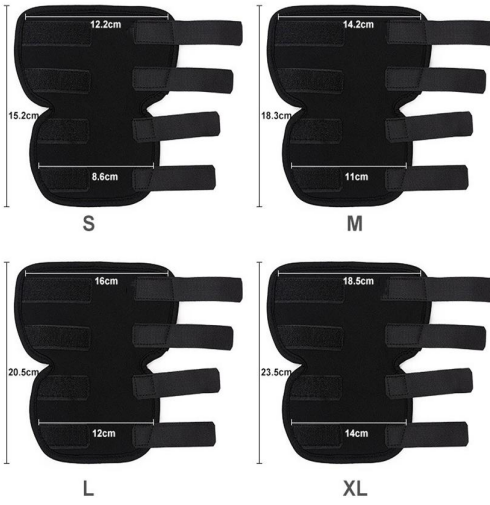

Features :

- High quality materials, comfortable and durable
- Adjustable straps for comfortable fit
- Stay in place as pets move
- Safe for daily use
- Easy to clean

PWS-3401

Size: S: above top of joint 14cm, below bottom of joint 8.3 cm
 M: above top of joint 15.9cm, below bottom of joint 10.2 cm
 L: above top of joint 17.8cm, below bottom of joint 13.3 cm
 XL: above top of joint 19cm, below bottom of joint 15.9cm
 other customized sizes.

PWS-3402

Size: S: 8.5X8.5X7.5cm, M: 11.5X10.5X9cm
 L: 13.5X12X11cm, XL: 15X14X12.5cm
 other customized sizes.

PWS-3403

Size: S: Leg girth 11-13cm, Foot girth 10-12cm, Leg length 9cm, Total length 24cm
 M: Leg girth 16-20cm, Foot girth 14-18cm, Leg length 13cm, Total length 35cm
 L: Leg girth 22-28cm, Foot girth 17-23cm, Leg length 16cm, Total length 41cm
 other customized sizes.

PWS-3404

Size: S: Leg girth 11-13cm, Foot girth 10-12cm, Leg length 9cm, Total length 24cm
 M: Leg girth 16-20cm, Foot girth 14-18cm, Leg length 13cm, Total length 35cm
 L: Leg girth 22-28cm, Foot girth 17-23cm, Leg length 16cm, Total length 41cm
 other customized sizes.

PWS-3405

Size: S: Leg girth 11-13cm, Foot girth 10-12cm, Leg length 9cm, Total length 24cm
 M: Leg girth 16-20cm, Foot girth 14-18cm, Leg length 13cm, Total length 35cm
 L: Leg girth 22-28cm, Foot girth 17-23cm, Leg length 16cm, Total length 41cm
 other customized sizes.