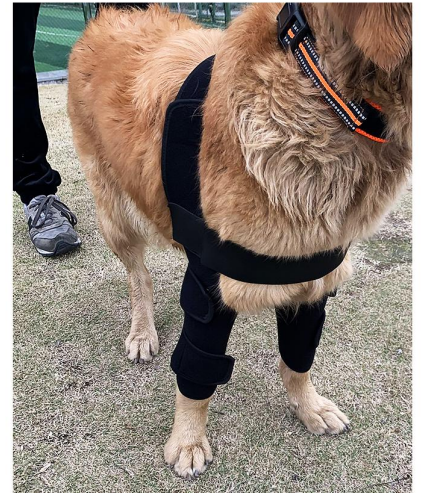

PET SUPPORT BRACES

Pet Support Braces offer stability and support, which helps decrease pain and inflammation when your dog is active. They are especially useful for disabled, senior, arthritic, or injured dogs as well as younger pups that are prone to developing hip dysplasia or joint problems. These innovative products are made of high-quality spacer mesh material and webbing, and so can be used by pets in any environment.

Features :

- High quality materials, comfortable and durable
- Adjustable straps for comfortable fit
- Stay in place as pets move
- Safe for daily use
- Easy to clean

PWS-3401

Size: S: above top of joint 14cm, below bottom of joint 8.3 cm
 M: above top of joint 15.9cm, below bottom of joint 10.2 cm
 L: above top of joint 17.8cm, below bottom of joint 13.3 cm
 XL: above top of joint 19cm, below bottom of joint 15.9cm
 other customized sizes.

PWS-3402

Size: S: 8.5X8.5X7.5cm, M: 11.5X10.5X9cm
 L: 13.5X12X11cm, XL: 15X14X12.5cm
 other customized sizes.

PWS-3403

Size: S: Leg girth 11-13cm, Foot girth 10-12cm, Leg length 9cm, Total length 24cm
 M: Leg girth 16-20cm, Foot girth 14-18cm, Leg length 13cm, Total length 35cm
 L: Leg girth 22-28cm, Foot girth 17-23cm, Leg length 16cm, Total length 41cm
 other customized sizes.

PWS-3404

Size: S: Leg girth 11-13cm, Foot girth 10-12cm, Leg length 9cm, Total length 24cm
 M: Leg girth 16-20cm, Foot girth 14-18cm, Leg length 13cm, Total length 35cm
 L: Leg girth 22-28cm, Foot girth 17-23cm, Leg length 16cm, Total length 41cm
 other customized sizes.